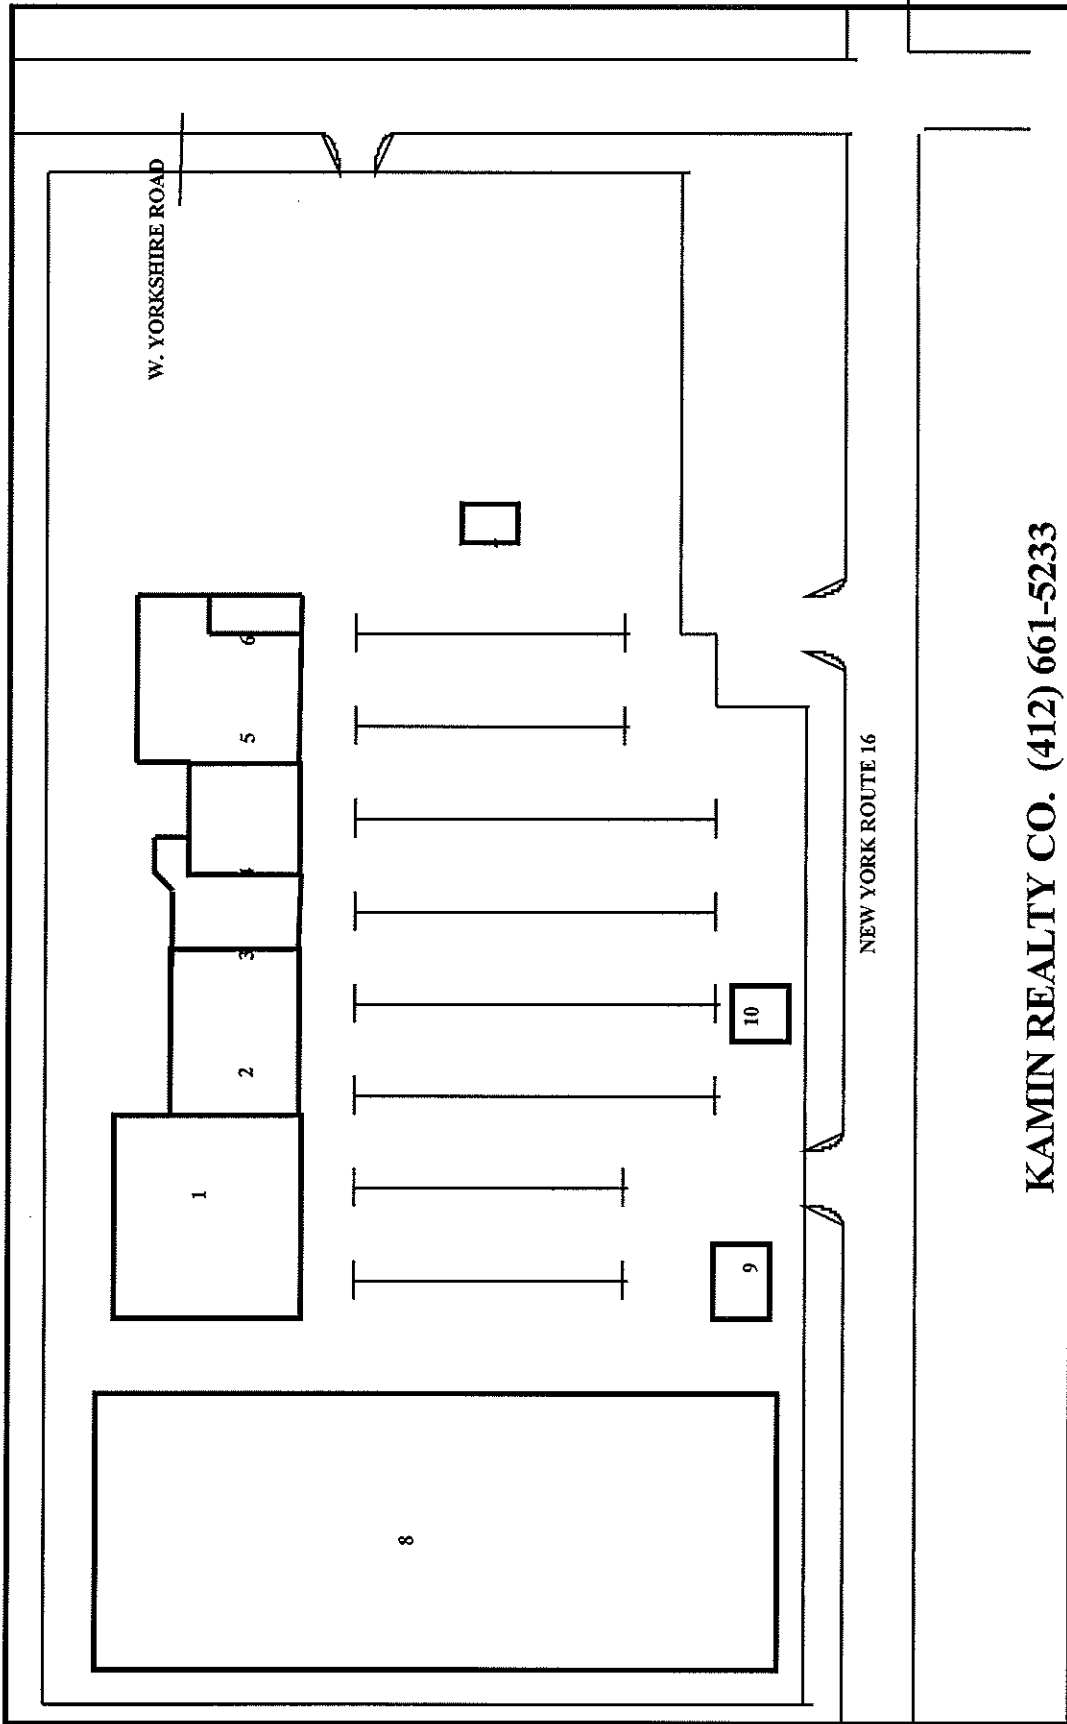

YORKSHIRE PLAZA - CHAFFEE, NEW YORK

KAMIN REALTY CO. (412) 661-5233