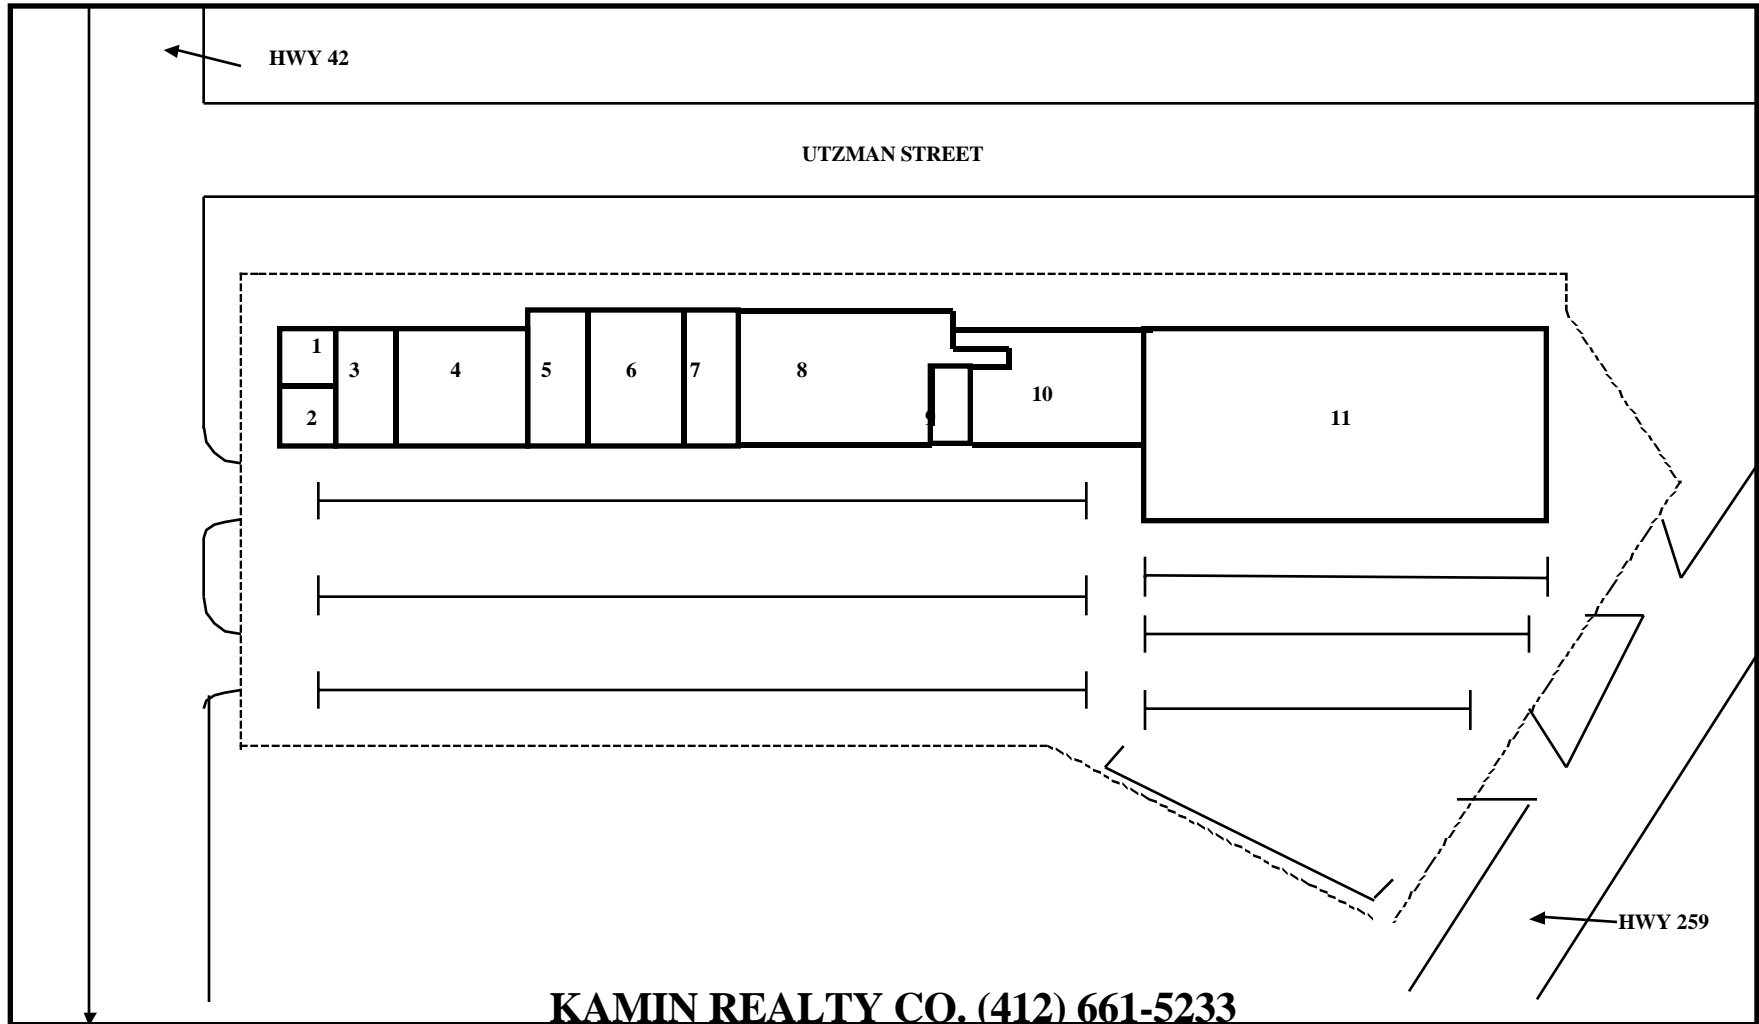

**KILGORE PLAZA SHOPPING CENTER
KILGORE, TEXAS**

KAMIN REALTY CO. (412) 661-5233

*KILGORE PLAZA SHOPPING CENTER
KILGORE, TEXAS*

1. OFFICE SPACE
2. DONUT PALACE
3. RENT A CENTER
4. FAMILY DOLLAR
5. NEW CHINA BUFFET
6. & 7. CORNER POCKET
8. **AVAILABLE – 14,820 S.F.**
9. WALKER STYLES
10. **AVAILABLE - 12,000 S.F.**
11. **AVAILABLE – 34,677 S.F.**