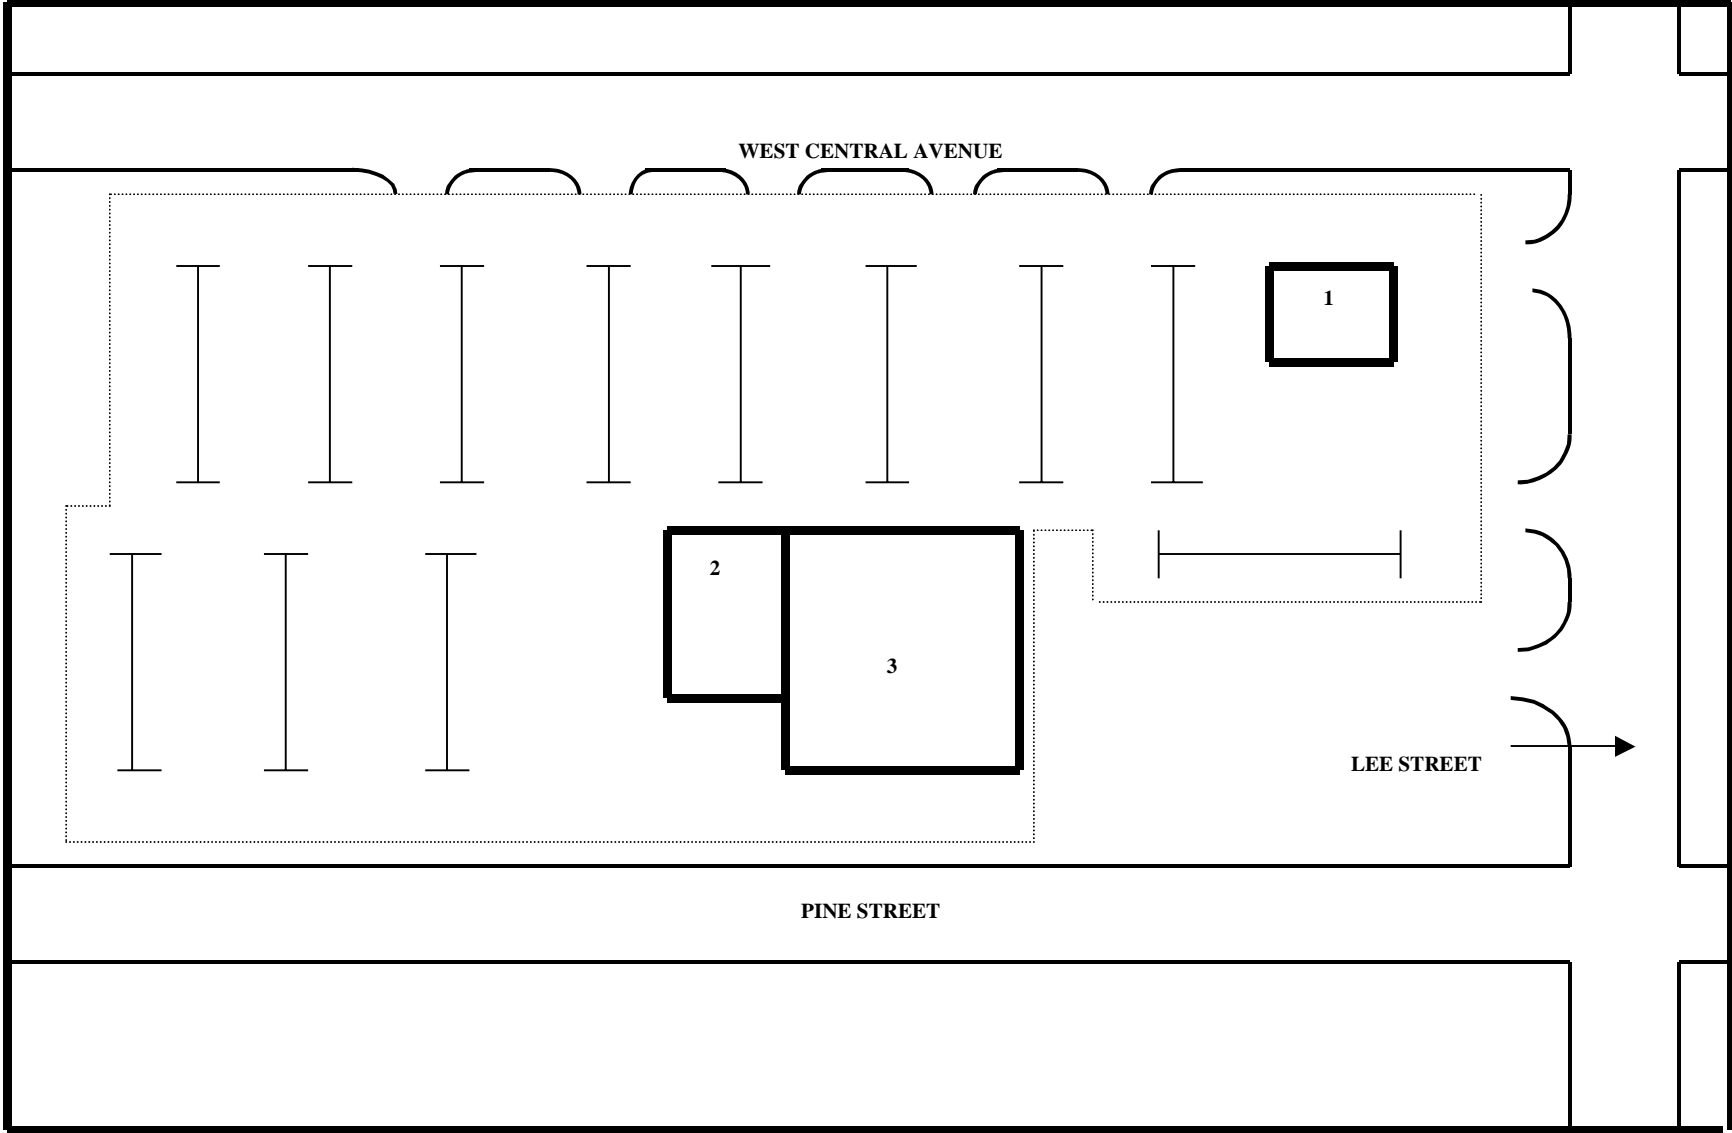

FITZGERALD SHOPPING CENTER

KAMIN REALTY CO. (412) 661-5233

FITZGERALD SHOPPING CENTER

FITZGERALD, GEORGIA

- 1. AVAILABLE OUTPARCEL ~ 12,000 S.F.**
- 2. AVAILABLE – 7,680 S.F.**
- 3. HARVEY'S SUPERMARKET**