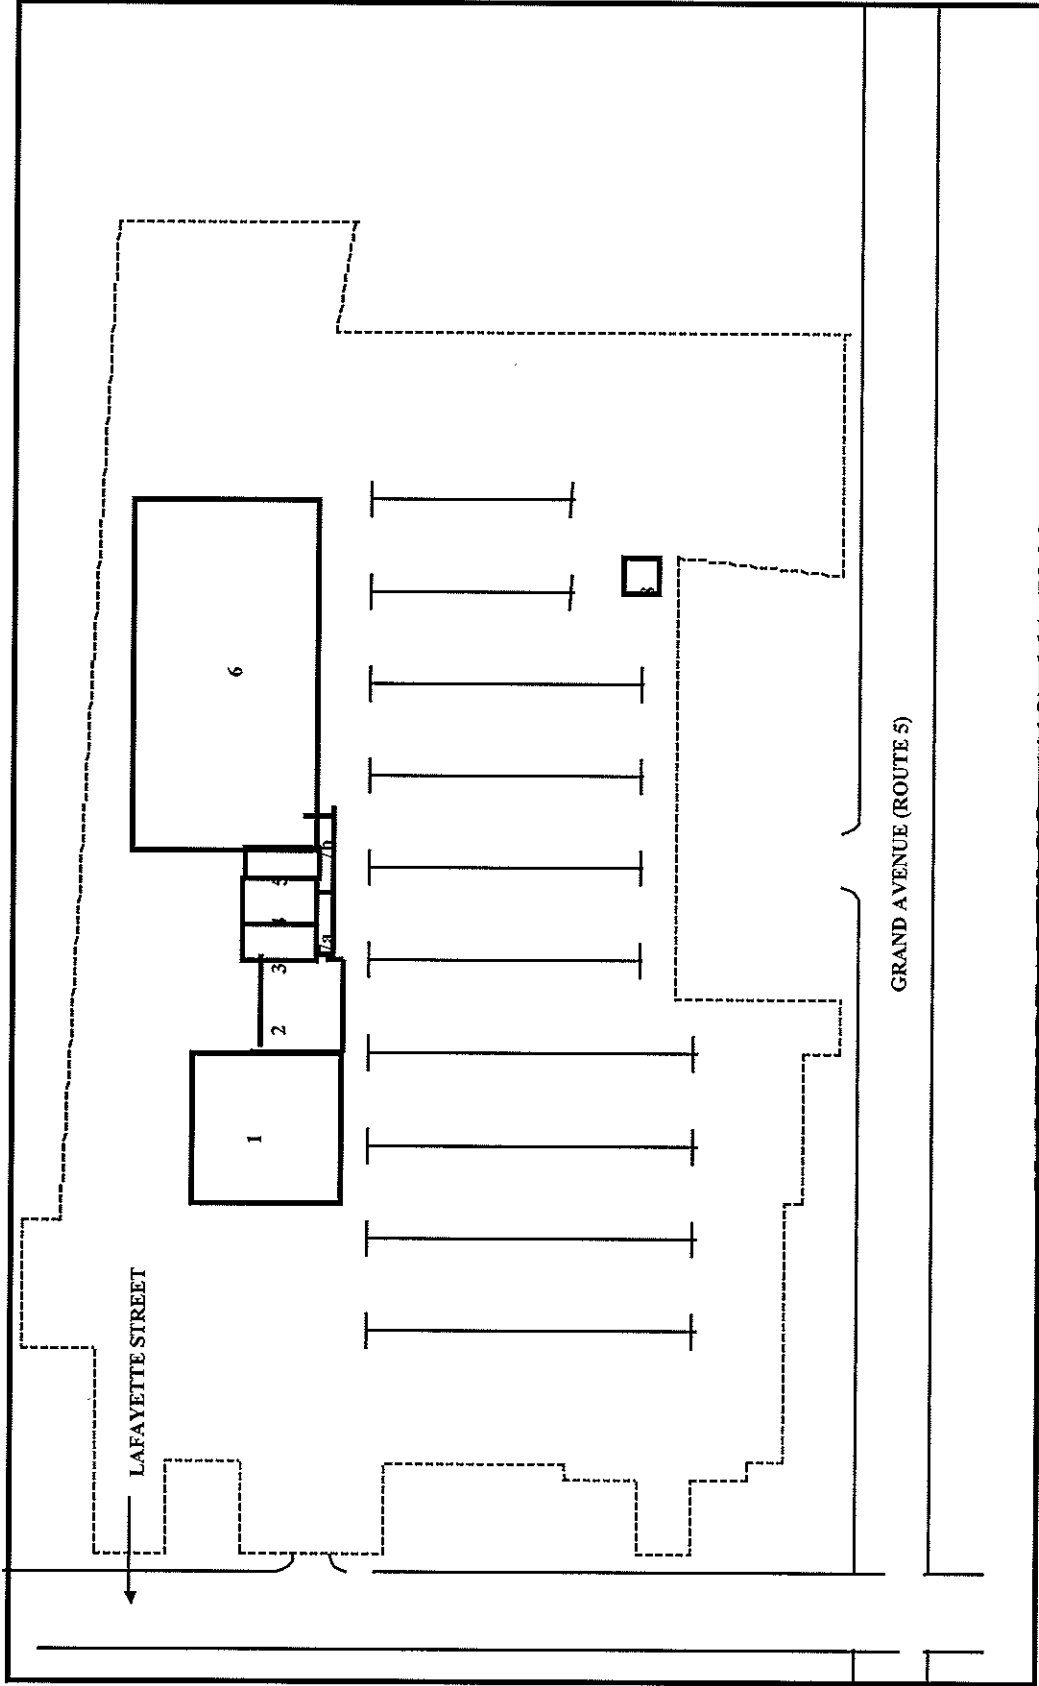

**DUTCHTOWN PLAZA
PALATINE BRIDGE, NEW YORK**

KAMIN REALTY CO. (412) 661-5253

DUTCHTOWN PLAZA
PALATINE BRIDGE, NEW YORK

1. **DUTCHTOWN ACE HARDWARE**
2. **DOLLAR GENERAL**
3. **U.S. POSTAL SERVICE**
4. **NBT BANK**
5. **SUBWAY**
6. **AVAILABLE - 55,000 S.F.**
- 7a. **BOB PUTNAM AGENCY**
- 7b. **HEIDI'S HIDEAWAY**
8. **AVAILABLE – 2,380 S.F.**