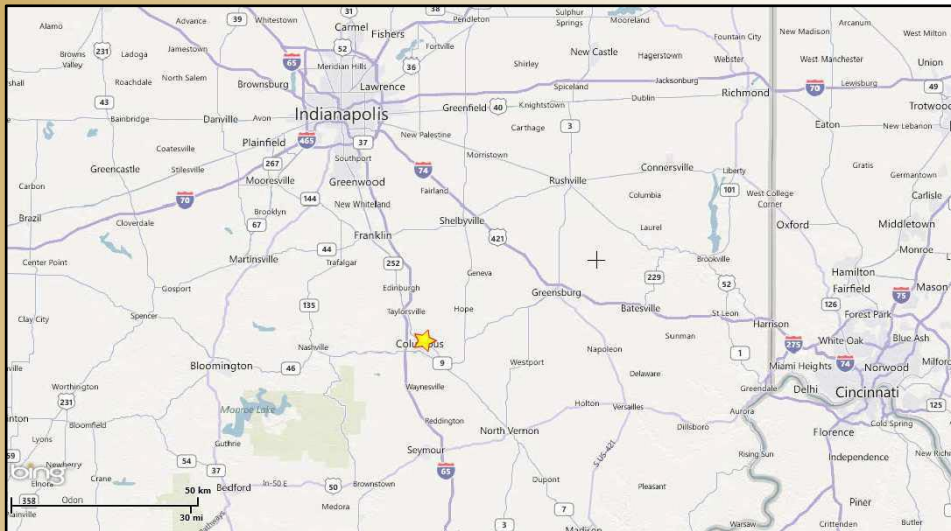

- ❖ 5,345; 1,750; 1,250; 1,240; 1,032 & 392 Sq. Ft. Available
- ❖ Located on two Very Active Roads (U.S 31 & E 25th St)
- ❖ All traffic along Interstate 65 must pass the site en route to town as well as Lowe's, Target, Super Wal-Mart, etc.
- ❖ Entire Center has Great Visibility
- ❖ Ample Parking & High Traffic Count

Co Tenancy:

- Jo-Ann Fabrics
- Buehler Save A Lot
- Harbor Freight Tools
- Papa John's
- Ark Book & Gift
- Dollar General
- Irwin Union Bank
- Sally Beauty Supply
- William Bros. Health Care
- Super China Buffet
- Pro Nails
- American Rental
- Vape Escape

All information in this brochure was obtained from sources deemed to be reliable. No warranties or representations are made regarding the accuracy of this information. Interested parties should independently verify all information.